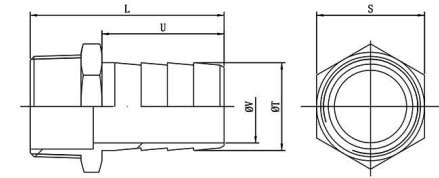

Item No.: CW PF-RSB

Size	1/4"	3/8"	1/2"	3/4"	1"	1-1/4"	1-1/2"	2"	2-1/2"	3"	4"																		
Item	1/8"	1/8"	1/4"	1/8"	1/4"	3/8"	1/2"	1/4"	3/8"	1/2"	3/4"	1"	1/2"	3/4"	1"	1-1/4"	3/4"	1"	1-1/4"	1-1/2"	1-1/2"	2"	2"	2-1/2"	2-1/2"	3"			
A	13	13	16.5	13	16.5	20	13	16.5	20	24.5	16.5	20	24.5	30	24.5	30	37.5	24.5	30	37.5	46.5	53	53	65.5	65.5	82	82	95.5	
B	16.5	20	24.5					30				37.5					46.5				53			65.5			81.5	95.5	121.5
L	25	26	34					36				42					48				52			58			65	72	94

Hex Nut

Item No.: CW PF-LN

Standard	Item	Size	1/8"	1/4"	3/8"	1/2"	3/4"	1"	1-1/4"	1-1/2"	2"	2-1/2"	3"	4"
ISO4144	H		5	6	6	7	7	9	11	11	13	15	17	19
	S		16	18	24	30	34	42.5	52	58	72	85	100	125

Pipe Fittings

Red Hex Nipple M/F

Item No.: CW PF-SHN

Standard	Item	Size	1/4"X1/8"	3/8"X1/4"	1/2"X1/4"	1/2"X3/8"	3/4"X3/8"	3/4"X1/2"	1"X1/2"	1"X3/4"	1-1/4"X3/4"	1-1/4"X1"	1-1/2"X1"	1-1/2"X1-1/4"	2"X1-1/4"	2"X1-1/2"
ISO4144	H		16.5	20	24.5	24.5	30	30	37.5	37.5	46.5	46.5	53	53	65.5	65.5
	L		23	26	28.5	29.5	30.5	34.5	37	38.5	40.5	44	44.5	47.5	50	50.5
	C		8	10.5	10.5	11	11	14.5	14.5	15.5	15.5	18	18	20.5	20.5	20.5
			2	2	2.5	2.5	2.5	2.5	3	3	3	3.5	3.5	3.5	3.5	3.5

Pipe Fittings

Hose Nipple

Item No.: CW PF-HON

Standard	Item	Size	1/8" x 8	1/4" x 9	3/8" x 11	1/2" x 15	3/4" x 21	1" x 27	1-1/4" x 33	1-1/2" x 39.5	2" x 52	2-1/2" x 67	3" x 80	4" x 105
CW	L		38	42.5	49	57.5	66	76	79	83	92	99	107.5	117
	U		26	28	33	38	45	52	52	56	60	65	70	73
	V		4	5	7	10.5	16	22	27.5	34.5	46	59	71	95
	T		8	9	11	15	21	27	33	39.5	52	67	80	105
	S		11	15	18	22	28	35	44	50	61.5	78	90	117