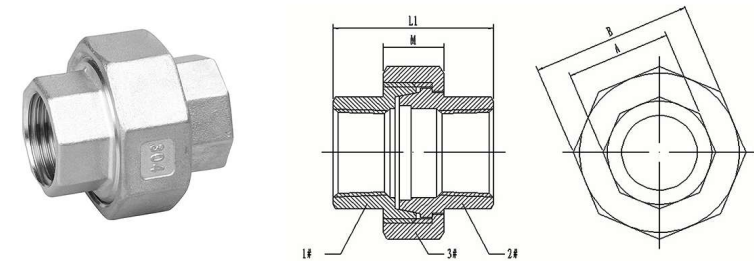

Union F/F Conical Sealing

Item No.: CW PF-CUZZF

Standard	Item	Size	1/8"	1/4"	3/8"	1/2"	3/4"	1"	1-1/4"	1-1/2"	2"	2-1/2"	3"	4"
ISO4144	A		13	16.5	20	24.5	30	37	46.5	53	65	82	95.5	121.5
	B		26	29	34	37	44	52.5	63	70	84	101.5	118	148.5
	L1		30	33.5	36.5	39.5	42.5	50	54	58	65	75	83	110
	M		13	13.5	15	16	17	20	22	24	27	29.5	31	34