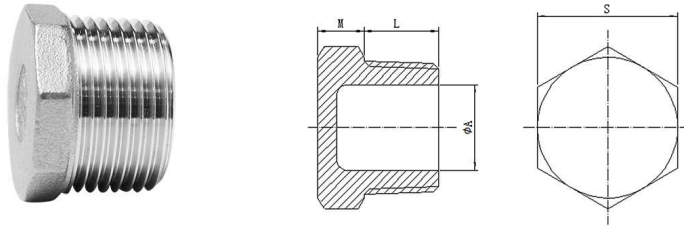

Pipe Fittings

Cross

Item No.: CW PF-C

Standard	Item	Size	1/8"	1/4"	3/8"	1/2"	3/4"	1"	1-1/4"	1-1/2"	2"	2-1/2"	3"	4"
ISO4144	B		13	16.5	20	24.5	30	37.5	46.5	53	65.5	82	95.5	121.5
	L		17	19	23	27	32	38	45	48	57	69	78	96

Square Plug

Item No.: CW PF-SQ

Standard	Item	Size	1/8"	1/4"	3/8"	1/2"	3/4"	1"	1-1/4"	1-1/2"	2"	2-1/2"	3"	4"
ISO4144	L		11	13.5	15	18.5	21	25.5	28	29	34.5	38.5	41.5	51.5
	S1		7	9	10	11	15	18	20.5	22	28	32	36	42

Pipe Fittings

Hex Plug

Item No.: CW PF-HP

Standard	Item	Size	1/8"	1/4"	3/8"	1/2"	3/4"	1"	1-1/4"	1-1/2"	2"	2-1/2"	3"	4"
ISO4144	A		5.5	8	11.5	15	20.5	26	34.5	40	51	65.5	77.5	101.5
	S		12.5	15	18.5	22.5	28	35	44	50.5	62.5	78.5	92	118
	M		4	4	5	5	5.5	6	6.5	6.5	7	7	7.5	8
	L		8	10.5	11	14.5	15.5	18	20.5	20.5	25	27	30	36