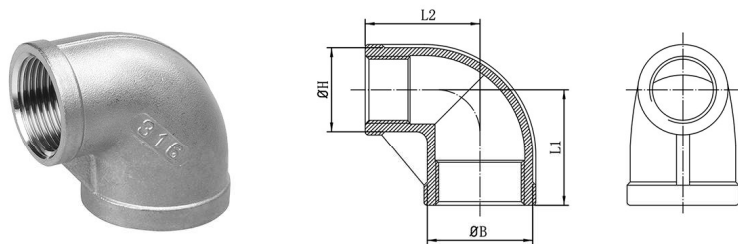

Elbow 90°

Item No.: CW PF-LB90

Standard	Item	Size	1/8"	1/4"	3/8"	1/2"	3/4"	1"	1-1/4"	1-1/2"	2"	2-1/2"	3"	4"
ISO4144	B		13	16.5	20	24.5	30	37.5	46.5	53	65.5	82	95.5	121.5
	L		17	19	23	27	32	38	45	48	57	69	78	96

Pipe Fittings

Street Elbow90°

Item No.: CW PF-LB90FM

Standard	Item	Size	1/8"	1/4"	3/8"	1/2"	3/4"	1"	1-1/4"	1-1/2"	2"	2-1/2"	3"	4"
ISO4144	B		13	16.5	19.7	24.5	30	37.5	46.5	53	65.5	82	95.5	121.5
	L		17	19	23	27	32	38	45	48	57	69	78	97

Red Elbow90°

Item No.: CW PF-RLB90

Standard	Item	Size		1/4"	3/8"	1/2"	3/4"	1"	1-1/4"	1-1/2"	2"	2-1/2"	3"	4"										
		1/8"	1/4"	1/4"	3/8"	3/8"	1/2"	1/2"	3/4"	1"	1-1/4"	1-1/2"	1-1/2"	2"	2-1/2"	3"								
ISO4144	L1	18	20	24	26	28	29	32	34	38	40	39	41	45	42	48	52	55	60	62	72	65	78	83
	L2	18	22	24	25	28	30	33	35	40	42	42	45	48	52	54	55	62	65	72	75	86	90	91
	H	13	16.5	16.5	20	20	24.5	24.5	30	30	37.5	30	37.5	46.5	37.5	46.5	53	53	65.5	65.5	82	65.5	82	95.5
	B	16.5	20				24.5	30	37.5															

Pipe Fittings

Elbow45°

Item No.: CW PF-LB45

Standard	Item	Size	1/8"	1/4"	3/8"	1/2"	3/4"	1"	1-1/4"	1-1/2"	2"	2-1/2"	3"	4"
ISO4144	B		13	16.5	20	24.5	30	37.5	46.5	53	65.5	82	95.5	121.5
	L		16	17	19	21	25	29	33	37	42	49	54	64