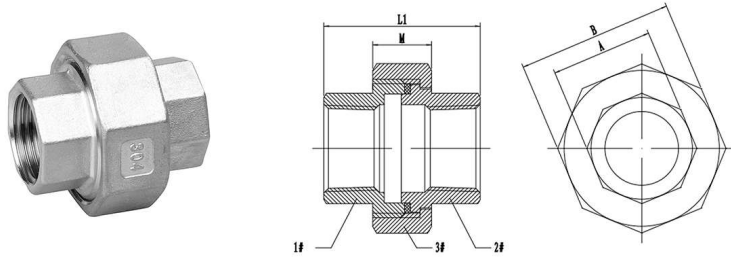

Pipe Fittings

Union F/F PTFE Sealing

Item No.: CW PF-CUTFF

Standard	Item	Size	1/8"	1/4"	3/8"	1/2"	3/4"	1"	1-1/4"	1-1/2"	2"	2-1/2"	3"	4"
ISO4144	A		13	16.5	20	24.5	30	37	46.5	53	65	82	95.5	121.5
	B		26	29	34	37	44	52.5	63	70	84	101.5	118	148.5
	L1		30	33.5	36.5	39.5	42.5	50	54	58	65	75	83	110
	M		13	13.5	15	16	17	20	22	24	27	29.5	31	34