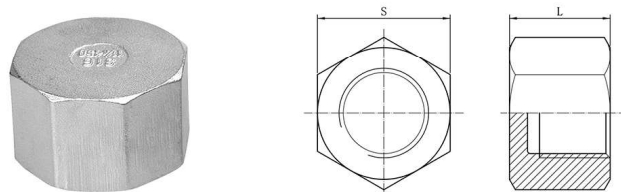

Pipe Fittings

Hex Plug

Item No.: CW PF-HP

Standard	Item	Size	1/8"	1/4"	3/8"	1/2"	3/4"	1"	1-1/4"	1-1/2"	2"	2-1/2"	3"	4"
ISO4144	A		5.5	8	11.5	15	20.5	26	34.5	40	51	65.5	77.5	101.5
	S		12.5	15	18.5	22.5	28	35	44	50.5	62.5	78.5	92	118
	M		4	4	5	5	5.5	6	6.5	6.5	7	7	7.5	8
	L		8	10.5	11	14.5	15.5	18	20.5	20.5	25	27	30	36

Pipe Fittings

Round Cap

Item No.: CW PF-CB

Standard	Item	Size	1/8"	1/4"	3/8"	1/2"	3/4"	1"	1-1/4"	1-1/2"	2"	2-1/2"	3"	4"
ISO4144	B		13	16.5	20	24.5	30	37.5	46.5	53	65.5	82	95.5	121.5
	L		10.5	14	14.5	18.5	19.5	22.5	25.5	25.5	30	35	39.5	45

Hex Cap

Item No.: CW PF-HCB

Standard	Item	Size	1/8"	1/4"	3/8"	1/2"	3/4"	1"	1-1/4"	1-1/2"	2"	2-1/2"	3"	4"
ISO4144	S		13	16.5	20	24.5	30	37.5	46.5	53	65.5	82	95.5	121.5
	L		12.5	16	16.5	21	22.5	26	29	29	33.5	38.5	42	48.5