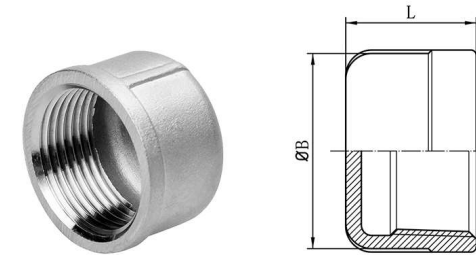

Pipe Fittings

Round Cap

Item No.: CW PF-CB

Standard	Item	Size	1/8"	1/4"	3/8"	1/2"	3/4"	1"	1-1/4"	1-1/2"	2"	2-1/2"	3"	4"
ISO4144	B		13	16.5	20	24.5	30	37.5	46.5	53	65.5	82	95.5	121.5
	L		10.5	14	14.5	18.5	19.5	22.5	25.5	25.5	30	35	39.5	45