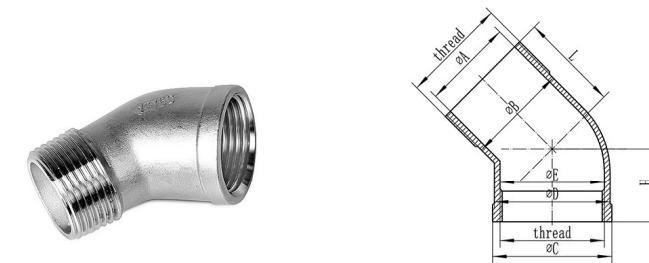

Red Elbow90°

Item No.: CW PF-RLB90

Standard	Item	Size		1/4"	3/8"	1/2"	3/4"	1"	1-1/4"	1-1/2"	2"	2-1/2"	3"	4"										
		1/8"	1/4"	1/4"	3/8"	3/8"	1/2"	1/2"	3/4"	1"	1-1/4"	1-1/2"	1-1/2"	2"	2-1/2"	3"								
ISO4144	L1	18	20	24	26	28	29	32	34	38	40	39	41	45	42	48	52	55	60	62	72	65	78	83
	L2	18	22	24	25	28	30	33	35	40	42	42	45	48	52	54	55	62	65	72	75	86	90	91
	H	13	16.5	16.5	20	20	24.5	24.5	30	30	37.5	30	37.5	46.5	37.5	46.5	53	53	65.5	65.5	82	65.5	82	95.5
	B	16.5	20				24.5	30	37.5															

Pipe Fittings

Elbow45°

Item No.: CW PF-LB45

Standard	Item	Size	1/8"	1/4"	3/8"	1/2"	3/4"	1"	1-1/4"	1-1/2"	2"	2-1/2"	3"	4"
ISO4144	B		13	16.5	20	24.5	30	37.5	46.5	53	65.5	82	95.5	121.5
	L		16	17	19	21	25	29	33	37	42	49	54	64

Street Elbow45° M/F

Item No.: CW PF-LB45MF

Standard	Item	Size	1/4"	3/8"	1/2"	3/4"	1"	1-1/4"	1-1/2"	2"
ISO4144	A		8	11	15	19.6	26.2	34.5	40.2	51.4
	B		11.5	14.8	18.5	23.6	30.9	39	44.8	57.5
	C		17.4	21	25.5	31.85	39	48	54.9	67.5
	D		15.9	20.3	24.5	30.4	37.9	46.4	53.6	65.5
	E		10.5	16.7	21	26.5	33.9	41.9	49.4	59.1
	L		22.6	28	30	37.5	37.5	47	47	55.8
	H		14.9	19	21	25.2	28.8	33	35.6	41.6