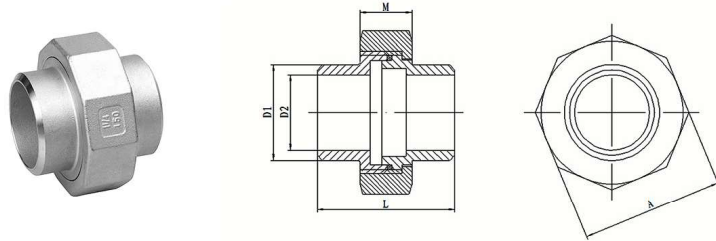

Pipe Fittings

Union BW PTFE Sealing

Item No.: CW PF-CUTBW

Standard	Item	Size	1/8"	1/4"	3/8"	1/2"	3/4"	1"	1-1/4"	1-1/2"	2"	2-1/2"	3"	4"
ISO4144	L	30	33.5	36.6	39.5	42.5	50	54	58	65	75	83	110	
	M	13	13.5	15	16	17	20	22	24	27	29.5	31	34	
	A	26	29	34	37	44	52.5	63	70	84	101.5	118	148.5	
	D1	13	13.7	17.2	21.3	26.7	33.4	42.2	48.3	60.3	76.1	88.9	114.3	
	D2	8.2	9.2	12.5	15.8	20.9	26.6	35	40.9	52.5	65.8	77.9	102.3