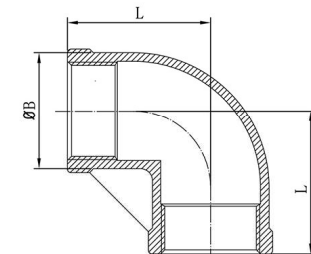

Item No.: CW PF-SHN

Standard	Item	Size	1/4"X1/8"	3/8"X1/4"	1/2"X1/4"	1/2"X3/8"	3/4"X3/8"	3/4"X1/2"	1"X1/2"	1"X3/4"	1-1/4"X3/4"	1-1/4"X1"	1-1/2"X1"	1-1/2"X1-1/4"	2"X1-1/4"	2"X1-1/2"
ISO4144	H		16.5	20	24.5	24.5	30	30	37.5	37.5	46.5	46.5	53	53	65.5	65.5
	L		23	26	28.5	29.5	30.5	34.5	37	38.5	40.5	44	44.5	47.5	50	50.5
	C		8	10.5	10.5	11	11	14.5	14.5	15.5	15.5	18	18	20.5	20.5	20.5
			2	2	2.5	2.5	2.5	2.5	3	3	3	3.5	3.5	3.5	3.5	3.5

Pipe Fittings

Hose Nipple

Item No.: CW PF-HON

Standard	Item	Size	1/8" x 8	1/4" x 9	3/8" x 11	1/2" x 15	3/4" x 21	1" x 27	1-1/4" x 33	1-1/2" x 39.5	2" x 52	2-1/2" x 67	3" x 80	4" x 105
CW	L		38	42.5	49	57.5	66	76	79	83	92	99	107.5	117
	U		26	28	33	38	45	52	52	56	60	65	70	73
	V		4	5	7	10.5	16	22	27.5	34.5	46	59	71	95
	T		8	9	11	15	21	27	33	39.5	52	67	80	105
	S		11	15	18	22	28	35	44	50	61.5	78	90	117

Hex Bushing

Item No.: CW PF-HB

Standard	Item	Size	1/4"	3/8"	1/2"	3/4"	1"	1-1/4"	1-1/2"	2"	2-1/2"	3"	4"	5"	6"
ISO4144	S		14.5	18.5	22.5	28	35	44	49.5	61.5	77.5	90.5	116.5	140	165
	E		8	11.5	15	20.5	26	34.5	40	51	65.5	77.5	101.5	120	145
	L		10.5	11	14.5	15.5	18	20.5	20.5	25	27	30	36	42.4	42.4
	M		4	5	5	5.5	6	6.5	6.5	7	7	7.5	8	12.6	12.6

Elbow 90°

Item No.: CW PF-LB90

Standard	Item	Size	1/8"	1/4"	3/8"	1/2"	3/4"	1"	1-1/4"	1-1/2"	2"	2-1/2"	3"	4"
ISO4144	B		13	16.5	20	24.5	30	37.5	46.5	53	65.5	82	95.5	121.5
	L		17	19	23	27	32	38	45	48	57	69	78	96