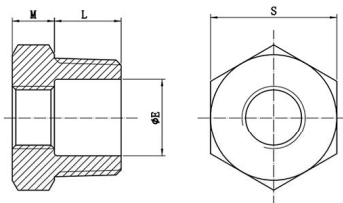

Item No.: CW PF-SHN

Standard	Item	Size	1/4"X1/8"	3/8"X1/4"	1/2"X1/4"	1/2"X3/8"	3/4"X3/8"	3/4"X1/2"	1"X1/2"	1"X3/4"	1-1/4"X3/4"	1-1/4"X1"	1-1/2"X1"	1-1/2"X1-1/4"	2"X1-1/4"	2"X1-1/2"
ISO4144	H		16.5	20	24.5	24.5	30	30	37.5	37.5	46.5	46.5	53	53	65.5	65.5
	L		23	26	28.5	29.5	30.5	34.5	37	38.5	40.5	44	44.5	47.5	50	50.5
	C		8	10.5	10.5	11	11	14.5	14.5	15.5	15.5	18	18	20.5	20.5	20.5
			2	2	2.5	2.5	2.5	2.5	3	3	3	3.5	3.5	3.5	3.5	3.5

Pipe Fittings

Hose Nipple

Item No.: CW PF-HON

Standard	Item	Size	1/8" x 8	1/4" x 9	3/8" x 11	1/2" x 15	3/4" x 21	1" x 27	1-1/4" x 33	1-1/2" x 39.5	2" x 52	2-1/2" x 67	3" x 80	4" x 105
CW	L		38	42.5	49	57.5	66	76	79	83	92	99	107.5	117
	U		26	28	33	38	45	52	52	56	60	65	70	73
	V		4	5	7	10.5	16	22	27.5	34.5	46	59	71	95
	T		8	9	11	15	21	27	33	39.5	52	67	80	105
	S		11	15	18	22	28	35	44	50	61.5	78	90	117

Hex Bushing

Item No.: CW PF-HB

Standard	Item	Size	1/4"	3/8"	1/2"	3/4"	1"	1-1/4"	1-1/2"	2"	2-1/2"	3"	4"	5"	6"
ISO4144	S		14.5	18.5	22.5	28	35	44	49.5	61.5	77.5	90.5	116.5	140	165
	E		8	11.5	15	20.5	26	34.5	40	51	65.5	77.5	101.5	120	145
	L		10.5	11	14.5	15.5	18	20.5	20.5	25	27	30	36	42.4	42.4
	M		4	5	5	5.5	6	6.5	6.5	7	7	7.5	8	12.6	12.6

Elbow 90°

Item No.: CW PF-LB90

Standard	Item	Size	1/8"	1/4"	3/8"	1/2"	3/4"	1"	1-1/4"	1-1/2"	2"	2-1/2"	3"	4"
ISO4144	B		13	16.5	20	24.5	30	37.5	46.5	53	65.5	82	95.5	121.5
	L		17	19	23	27	32	38	45	48	57	69	78	96