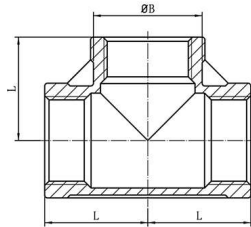

Red Elbow90°

Item No.: CW PF-RLB90

Standard	Item	Size		1/4"	3/8"	1/2"	3/4"	1"	1-1/4"	1-1/2"	2"	2-1/2"	3"	4"										
		1/8"	1/4"	1/4"	3/8"	3/8"	1/2"	1/2"	3/4"	1"	1-1/4"	1-1/2"	1-1/2"	2"	2-1/2"	3"								
ISO4144	L1	18	20	24	26	28	29	32	34	38	40	39	41	45	42	48	52	55	60	62	72	65	78	83
	L2	18	22	24	25	28	30	33	35	40	42	42	45	48	52	54	55	62	65	72	75	86	90	91
	H	13	16.5	16.5	20	20	24.5	24.5	30	30	37.5	30	37.5	46.5	37.5	46.5	53	53	65.5	65.5	82	65.5	82	95.5
	B	16.5	20				24.5	30	37.5															

Pipe Fittings

Elbow45°

Item No.: CW PF-LB45

Standard	Item	Size	1/8"	1/4"	3/8"	1/2"	3/4"	1"	1-1/4"	1-1/2"	2"	2-1/2"	3"	4"
ISO4144	B		13	16.5	20	24.5	30	37.5	46.5	53	65.5	82	95.5	121.5
	L		16	17	19	21	25	29	33	37	42	49	54	64

Street Elbow45° M/F

Item No.: CW PF-LB45MF

Standard	Item	Size	1/4"	3/8"	1/2"	3/4"	1"	1-1/4"	1-1/2"	2"
ISO4144	A		8	11	15	19.6	26.2	34.5	40.2	51.4
	B		11.5	14.8	18.5	23.6	30.9	39	44.8	57.5
	C		17.4	21	25.5	31.85	39	48	54.9	67.5
	D		15.9	20.3	24.5	30.4	37.9	46.4	53.6	65.5
	E		10.5	16.7	21	26.5	33.9	41.9	49.4	59.1
	L		22.6	28	30	37.5	37.5	47	47	55.8
	H		14.9	19	21	25.2	28.8	33	35.6	41.6

Pipe Fittings

Tee F/F/F

Item No.: CW PF-TB

Standard	Item	Size	1/8"	1/4"	3/8"	1/2"	3/4"	1"	1-1/4"	1-1/2"	2"	2-1/2"	3"	4"
ISO4144	B		13	16.5	20	24.5	30	37.5	46.5	53	65.5	82	95.5	121.5
	L		17	19	23	27	32	38	45	48	57	69	78	96