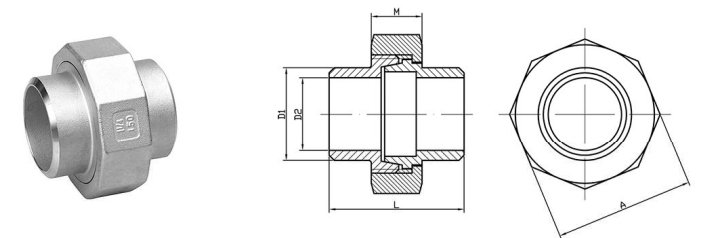

Union M/F Conical Sealing

Item No.: CW PF-CUZMF

Standard	Item	Size	1/8"	1/4"	3/8"	1/2"	3/4"	1"	1-1/4"	1-1/2"	2"	2-1/2"	3"	4"
ISO4144	A		13	16.5	20	24.5	30	37	46.5	53	65	82	95.5	121.5
	B		26	29	34	37	44	52.5	63	70	84	101.5	118	148.5
	L		38	44	47.5	54	58	68	74.5	78.5	90	102	113	146
	M		13	13.5	15	16	17	20	22	24	27	29.5	31	34

Union BW Conical Sealing

Item No.: CW PF-CUZBW

Standard	Item	Size	1/8"	1/4"	3/8"	1/2"	3/4"	1"	1-1/4"	1-1/2"	2"	2-1/2"	3"	4"
ISO4144	L		30	33.5	36.5	39.5	42.5	50	54	58	65	75	83	110
	M		13	13.5	15	16	17	20	22	24	27	29.5	31	34
	A		26	29	34	37	44	52.5	63	70	84	101.5	118	148.5
	D1		13	13.7	17.2	21.3	26.7	33.4	42.2	48.3	60.3	76.1	88.9	114.3
	D2		8.2	9.2	12.5	15.8	20.9	26.6	35	40.9	52.5	65.8	77.9	102.3