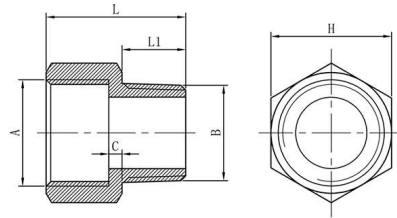

Standard	Item	Size	1/8"	1/4"	3/8"	1/2"	3/4"	1"	1-1/4"	1-1/2"	2"	2-1/2"	3"	4"
ISO4144	A		13	16.5	20	24.5	30	37	46.5	53	65	81.5	95	121.5
	L		17	24	25	32	35	41	45	45	54	63	69	81
Standard	Item	Size	1/8"	1/4"	3/8"	1/2"	3/4"	1"	1-1/4"	1-1/2"	2"	2-1/2"	3"	4"
	DIN2986	A	15	18.5	21.3	26.6	31.8	39.5	48.3	54.5	66.3	82	95	122
	L		17	25	26	34	36	43	48	48	56	65	71	83

Item No.: CW PF-RSB

Size	1/4"	3/8"	1/2"	3/4"	1"	1-1/4"	1-1/2"	2"	2-1/2"	3"	4"																		
Item	1/8"	1/8"	1/4"	1/8"	1/4"	3/8"	1/2"	1/4"	3/8"	1/2"	3/4"	1"	1/2"	3/4"	1"	1-1/4"	3/4"	1"	1-1/4"	1-1/2"	1-1/2"	2"	2"	2-1/2"	2-1/2"	3"			
A	13	13	16.5	13	16.5	20	13	16.5	20	24.5	16.5	20	24.5	30	24.5	30	37.5	24.5	30	37.5	46.5	53	53	65.5	65.5	82	82	95.5	
B	16.5	20	24.5					30				37.5					46.5				53			65.5			81.5	95.5	121.5
L	25	26	34					36				42					48				52			58			65	72	94

Hex Nut

Item No.: CW PF-LN

Standard	Item	Size	1/8"	1/4"	3/8"	1/2"	3/4"	1"	1-1/4"	1-1/2"	2"	2-1/2"	3"	4"
ISO4144	H		5	6	6	7	7	9	11	11	13	15	17	19
	S		16	18	24	30	34	42.5	52	58	72	85	100	125

Pipe Fittings

Red Hex Nipple M/F

Item No.: CW PF-SHN

Standard	Item	Size	1/4"X1/8"	3/8"X1/4"	1/2"X1/4"	1/2"X3/8"	3/4"X3/8"	3/4"X1/2"	1"X1/2"	1"X3/4"	1-1/4"X3/4"	1-1/4"X1"	1-1/2"X1"	1-1/2"X1-1/4"	2"X1-1/4"	2"X1-1/2"
ISO4144	H		16.5	20	24.5	24.5	30	30	37.5	37.5	46.5	46.5	53	53	65.5	65.5
	L		23	26	28.5	29.5	30.5	34.5	37	38.5	40.5	44	44.5	47.5	50	50.5
	C		8	10.5	10.5	11	11	14.5	14.5	15.5	15.5	18	18	20.5	20.5	20.5
			2	2	2.5	2.5	2.5	2.5	3	3	3	3.5	3.5	3.5	3.5	3.5