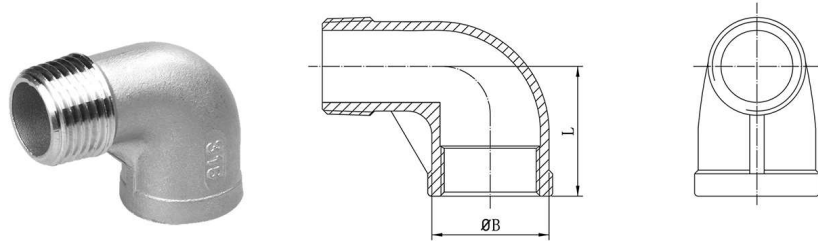

Hex Bushing

Item No.: CW PF-HB

Standard	Item	Size	1/4"	3/8"	1/2"	3/4"	1"	1-1/4"	1-1/2"	2"	2-1/2"	3"	4"	5"	6"
ISO4144	S		14.5	18.5	22.5	28	35	44	49.5	61.5	77.5	90.5	116.5	140	165
	E		8	11.5	15	20.5	26	34.5	40	51	65.5	77.5	101.5	120	145
	L		10.5	11	14.5	15.5	18	20.5	20.5	25	27	30	36	42.4	42.4
	M		4	5	5	5.5	6	6.5	6.5	7	7	7.5	8	12.6	12.6

Elbow 90°

Item No.: CW PF-LB90

Standard	Item	Size	1/8"	1/4"	3/8"	1/2"	3/4"	1"	1-1/4"	1-1/2"	2"	2-1/2"	3"	4"
ISO4144	B		13	16.5	20	24.5	30	37.5	46.5	53	65.5	82	95.5	121.5
	L		17	19	23	27	32	38	45	48	57	69	78	96

Pipe Fittings

Street Elbow90°

Item No.: CW PF-LB90FM

Standard	Item	Size	1/8"	1/4"	3/8"	1/2"	3/4"	1"	1-1/4"	1-1/2"	2"	2-1/2"	3"	4"
ISO4144	B		13	16.5	19.7	24.5	30	37.5	46.5	53	65.5	82	95.5	121.5
	L		17	19	23	27	32	38	45	48	57	69	78	97

Red Elbow90°

Item No.: CW PF-RLB90

Standard	Item	Size		1/4"	3/8"	1/2"	3/4"	1"	1-1/4"	1-1/2"	2"	2-1/2"	3"	4"										
		1/8"	1/4"	1/4"	3/8"	3/8"	1/2"	1/2"	3/4"	1"	1-1/4"	1-1/2"	1-1/2"	2"	2-1/2"	3"								
ISO4144	L1	18	20	24	26	28	29	32	34	38	40	39	41	45	42	48	52	55	60	62	72	65	78	83
	L2	18	22	24	25	28	30	33	35	40	42	42	45	48	52	54	55	62	65	72	75	86	90	91
	H	13	16.5	16.5	20	20	24.5	24.5	30	30	37.5	30	37.5	46.5	37.5	46.5	53	53	65.5	65.5	82	65.5	82	95.5
	B	16.5	20				24.5	30	37.5															