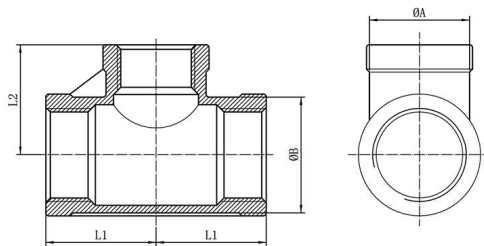

Pipe Fittings

Elbow45°

Item No.: CW PF-LB45

Standard	Item	Size	1/8"	1/4"	3/8"	1/2"	3/4"	1"	1-1/4"	1-1/2"	2"	2-1/2"	3"	4"
ISO4144	B		13	16.5	20	24.5	30	37.5	46.5	53	65.5	82	95.5	121.5
	L		16	17	19	21	25	29	33	37	42	49	54	64

Street Elbow45° M/F

Item No.: CW PF-LB45MF

Standard	Item	Size	1/4"	3/8"	1/2"	3/4"	1"	1-1/4"	1-1/2"	2"
ISO4144	A		8	11	15	19.6	26.2	34.5	40.2	51.4
	B		11.5	14.8	18.5	23.6	30.9	39	44.8	57.5
	C		17.4	21	25.5	31.85	39	48	54.9	67.5
	D		15.9	20.3	24.5	30.4	37.9	46.4	53.6	65.5
	E		10.5	16.7	21	26.5	33.9	41.9	49.4	59.1
	L		22.6	28	30	37.5	37.5	47	47	55.8
	H		14.9	19	21	25.2	28.8	33	35.6	41.6

Pipe Fittings

Tee F/F/F

Item No.: CW PF-TB

Standard	Item	Size	1/8"	1/4"	3/8"	1/2"	3/4"	1"	1-1/4"	1-1/2"	2"	2-1/2"	3"	4"
ISO4144	B		13	16.5	20	24.5	30	37.5	46.5	53	65.5	82	95.5	121.5
	L		17	19	23	27	32	38	45	48	57	69	78	96

Red Tee F/F/F

Item No.: CW PF-RTB

Standard	Item	Size	1/4"	3/8"	1/2"		3/4"		1"		1-1/4"		1-1/2"		2"		2-1/2"		3"		4"		
			1/8"	1/4"	3/8"	3/8"	1/2"	3/4"	3/4"	1"	1"	1-1/4"	1-1/4"	1-1/2"	1-1/2"	2"	2"	2-1/2"	2-1/2"	3"	3"	4"	4"
ISO4144	L1		18	20	24	26	28	29	32	34	38	40	41	45	48	52	55	60	62	72	78	83	
	L2		18	22	24	25	28	30	33	35	40	42	45	48	54	55	62	65	72	75	90	91	
	A		13	16.5	16.5	20	20	24.5	24.5	30	30	37.5	37.5	46.5	46.5	53	53	65.5	65.5	82	82	95.5	95.5
	B		16.5	20		24.5		30		37.5		46.5		53		65.5		82		95.5		121.5	