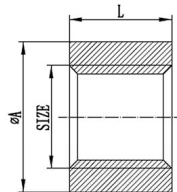

Standard	Item	Size	1/8"	1/4"	3/8"	1/2"	3/4"	1"	1-1/4"	1-1/2"	2"	2-1/2"	3"	4"
ISO4144	A		13	16.5	20	24.5	30	37	46.5	53	65	81.5	95	121.5
	L		8	11	12	15	17	19.5	22	22	26	30.5	34	40

Standard	Item	Size	1/8"	1/4"	3/8"	1/2"	3/4"	1"	1-1/4"	1-1/2"	2"	2-1/2"	3"	4"
DIN2986	A		15	18.5	21.3	26.6	31.8	39.5	48.3	54.5	66.3	82	95	122
	L		8	11	12	15	17	19.5	22	22	26	30.5	34	40