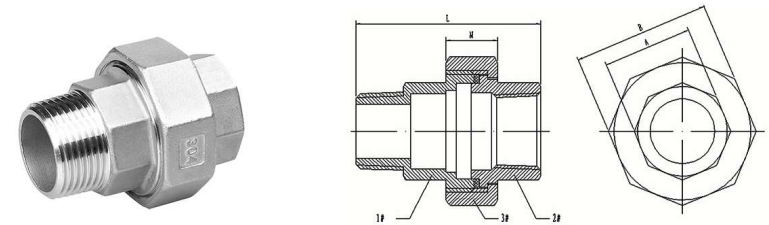

Pipe Fittings

Union M/F PTFE Sealing

Item No.: CW PF-CUTMF

Standard	Item	Size	1/8"	1/4"	3/8"	1/2"	3/4"	1"	1-1/4"	1-1/2"	2"	2-1/2"	3"	4"
ISO4144	A		13	16.5	20	24.5	30	37	46.5	53	65	82	95.5	121.5
	B		26	29	34	37	44	52.5	63	70	84	101.5	118	148.5
	L		38	44	47.5	54	58	68	74.5	78.5	90	102	113	146
	M		13	13.5	15	16	17	20	22	24	27	29.5	31	34