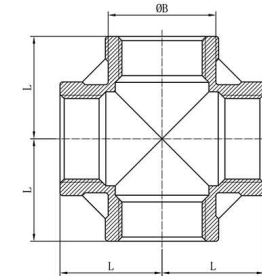

Pipe Fittings

Cross

Item No.: CW PF-C

Standard	Item	Size	1/8"	1/4"	3/8"	1/2"	3/4"	1"	1-1/4"	1-1/2"	2"	2-1/2"	3"	4"
ISO4144	B		13	16.5	20	24.5	30	37.5	46.5	53	65.5	82	95.5	121.5
	L		17	19	23	27	32	38	45	48	57	69	78	96