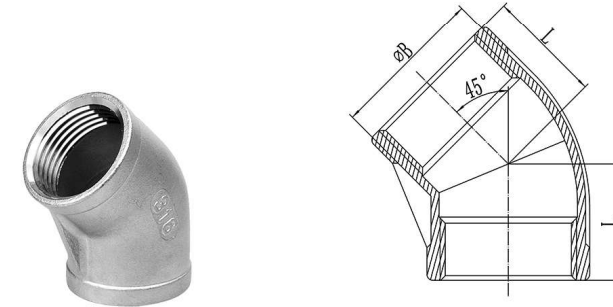

Pipe Fittings

Street Elbow90°

Item No.: CW PF-LB90FM

Standard	Item	Size	1/8"	1/4"	3/8"	1/2"	3/4"	1"	1-1/4"	1-1/2"	2"	2-1/2"	3"	4"
ISO4144	B		13	16.5	19.7	24.5	30	37.5	46.5	53	65.5	82	95.5	121.5
	L		17	19	23	27	32	38	45	48	57	69	78	97

Red Elbow90°

Item No.: CW PF-RLB90

Standard	Item	Size		1/4"	3/8"	1/2"	3/4"	1"	1-1/4"	1-1/2"	2"	2-1/2"	3"	4"										
		1/8"	1/4"	1/4"	3/8"	3/8"	1/2"	1/2"	3/4"	1"	1-1/4"	1-1/2"	1-1/2"	2"	2-1/2"	3"								
ISO4144	L1	18	20	24	26	28	29	32	34	38	40	39	41	45	42	48	52	55	60	62	72	65	78	83
	L2	18	22	24	25	28	30	33	35	40	42	42	45	48	52	54	55	62	65	72	75	86	90	91
	H	13	16.5	16.5	20	20	24.5	24.5	30	30	37.5	30	37.5	46.5	37.5	46.5	53	53	65.5	65.5	82	65.5	82	95.5
	B	16.5	20				24.5	30	37.5															

Pipe Fittings

Elbow45°

Item No.: CW PF-LB45

Standard	Item	Size	1/8"	1/4"	3/8"	1/2"	3/4"	1"	1-1/4"	1-1/2"	2"	2-1/2"	3"	4"
ISO4144	B		13	16.5	20	24.5	30	37.5	46.5	53	65.5	82	95.5	121.5
	L		16	17	19	21	25	29	33	37	42	49	54	64