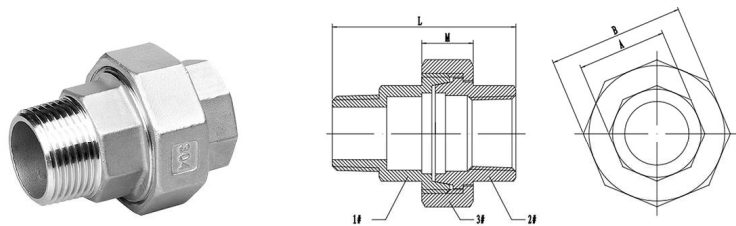

Union M/F Conical Sealing

Item No.: CW PF-CUZMF

Standard	Item	Size	1/8"	1/4"	3/8"	1/2"	3/4"	1"	1-1/4"	1-1/2"	2"	2-1/2"	3"	4"
ISO4144	A		13	16.5	20	24.5	30	37	46.5	53	65	82	95.5	121.5
	B		26	29	34	37	44	52.5	63	70	84	101.5	118	148.5
	L		38	44	47.5	54	58	68	74.5	78.5	90	102	113	146
	M		13	13.5	15	16	17	20	22	24	27	29.5	31	34