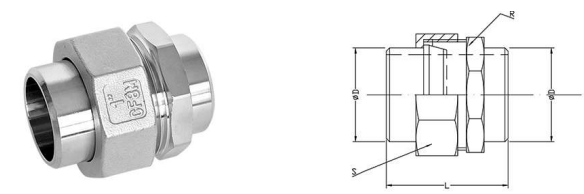

Pipe Fittings

Union BW/BW Conical Sealing Made by Bar

Item No.:CW PF-CUZBWBWB

Size	D	S	R	L
1/4"	13.5	21	18	40
3/8"	17.2	24	22	45
1/2"	21.3	30	28	48
3/4"	26.9	36	35	52
1"	33.7	46	43	55
1-1/4"	42.4	55	52	56
1-1/2"	48.3	60	57	58
2"	60.3	70	68	62