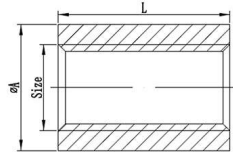

Standard	Item	Size	1/8"	1/4"	3/8"	1/2"	3/4"	1"	1-1/4"	1-1/2"	2"	2-1/2"	3"	4"
ISO4144	A		13	16.5	20	24.5	30	37	46.5	53	65	81.5	95	121.5
	L		17	24	25	32	35	41	45	45	54	63	69	81
Standard	Item	Size	1/8"	1/4"	3/8"	1/2"	3/4"	1"	1-1/4"	1-1/2"	2"	2-1/2"	3"	4"
	DIN2986	A	15	18.5	21.3	26.6	31.8	39.5	48.3	54.5	66.3	82	95	122
	L		17	25	26	34	36	43	48	48	56	65	71	83

Standard	Item	Size	1/8"	1/4"	3/8"	1/2"	3/4"	1"	1-1/4"	1-1/2"	2"	2-1/2"	3"	4"
DIN2986	A		15	18.5	21.3	26.6	31.8	39.5	48.3	54.5	66.3	82	95	122
	L		8	11	12	15	17	19.5	22	22	26	30.5	34	40

Pipe Fittings

Red Socket

Item No.: CW PF-RSB

Size	1/4"	3/8"	1/2"	3/4"	1"	1-1/4"	1-1/2"	2"	2-1/2"	3"	4"																		
Item	1/8"	1/8"	1/4"	1/8"	1/4"	3/8"	1/2"	1/4"	3/8"	1/2"	3/4"	1"	1/2"	3/4"	1"	1-1/4"	3/4"	1"	1-1/4"	1-1/2"	1-1/2"	2"	2"	2-1/2"	2-1/2"	3"			
A	13	13	16.5	13	16.5	20	13	16.5	20	24.5	16.5	20	24.5	30	24.5	30	37.5	24.5	30	37.5	46.5	53	53	65.5	65.5	82	82	95.5	
B	16.5	20	24.5					30				37.5					46.5				53			65.5			81.5	95.5	121.5
L	25	26	34					36				42					48				52			58			65	72	94

Item No.: CW PF-SHN

Standard	Item	Size	1/4"X1/8"	3/8"X1/4"	1/2"X1/4"	1/2"X3/8"	3/4"X3/8"	3/4"X1/2"	1"X1/2"	1"X3/4"	1-1/4"X3/4"	1-1/4"X1"	1-1/2"X1"	1-1/2"X1-1/4"	2"X1-1/4"	2"X1-1/2"
ISO4144	H		16.5	20	24.5	24.5	30	30	37.5	37.5	46.5	46.5	53	53	65.5	65.5
	L		23	26	28.5	29.5	30.5	34.5	37	38.5	40.5	44	44.5	47.5	50	50.5
	C		8	10.5	10.5	11	11	14.5	14.5	15.5	15.5	18	18	20.5	20.5	20.5
			2	2	2.5	2.5	2.5	2.5	3	3	3	3.5	3.5	3.5	3.5	3.5