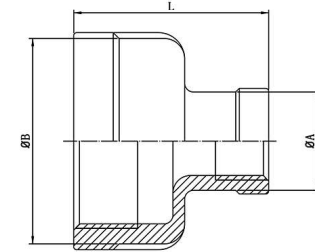

Standard	Item	Size	1/8"	1/4"	3/8"	1/2"	3/4"	1"	1-1/4"	1-1/2"	2"	2-1/2"	3"	4"
ISO4144	A		13	16.5	20	24.5	30	37	46.5	53	65	81.5	95	121.5
	L		17	24	25	32	35	41	45	45	54	63	69	81
Standard	Item	Size	1/8"	1/4"	3/8"	1/2"	3/4"	1"	1-1/4"	1-1/2"	2"	2-1/2"	3"	4"
	DIN2986	A	15	18.5	21.3	26.6	31.8	39.5	48.3	54.5	66.3	82	95	122
	L		17	25	26	34	36	43	48	48	56	65	71	83

Half Coupling/Socket (pipe surface/polished surface/machined surface)

Item No.: ISO4144(CW PF-HCP4,CW PF-HCP P4,CW PF-HCP M4)DIN2986(CW PF-HCP2,CW PF-HCP P2,CW PF-HCP M2)

Standard	Item	Size	1/8"	1/4"	3/8"	1/2"	3/4"	1"	1-1/4"	1-1/2"	2"	2-1/2"	3"	4"
ISO4144	A		13	16.5	20	24.5	30	37	46.5	53	65	81.5	95	121.5
	L		8	11	12	15	17	19.5	22	22	26	30.5	34	40

Standard	Item	Size	1/8"	1/4"	3/8"	1/2"	3/4"	1"	1-1/4"	1-1/2"	2"	2-1/2"	3"	4"
DIN2986	A		15	18.5	21.3	26.6	31.8	39.5	48.3	54.5	66.3	82	95	122
	L		8	11	12	15	17	19.5	22	22	26	30.5	34	40

Pipe Fittings

Red Socket

Item No.: CW PF-RSB

Size	1/4"	3/8"	1/2"	3/4"	1"	1-1/4"	1-1/2"	2"	2-1/2"	3"	4"																		
Item	1/8"	1/8"	1/4"	1/8"	1/4"	3/8"	1/2"	1/4"	3/8"	1/2"	3/4"	1"	1/2"	3/4"	1"	1-1/4"	3/4"	1"	1-1/4"	1-1/2"	1-1/2"	2"	2"	2-1/2"	2-1/2"	3"			
A	13	13	16.5	13	16.5	20	13	16.5	20	24.5	16.5	20	24.5	30	24.5	30	37.5	24.5	30	37.5	46.5	53	53	65.5	65.5	82	82	95.5	
B	16.5	20	24.5					30				37.5					46.5				53			65.5			81.5	95.5	121.5
L	25	26	34					36				42					48				52			58			65	72	94