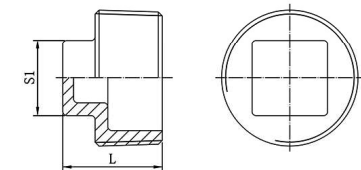

Red Tee F/F/F

Item No.: CW PF-RTB

Standard	Item	Size	1/4"	3/8"	1/2"		3/4"		1"		1-1/4"		1-1/2"		2"		2-1/2"		3"		4"		
			1/8"	1/4"	3/8"	3/8"	1/2"	3/4"	3/4"	1"	1"	1-1/4"	1-1/4"	1-1/2"	1-1/2"	2"	2"	2-1/2"	2-1/2"	3"	3"	4"	4"
ISO4144	L1		18	20	24	26	28	29	32	34	38	40	41	45	48	52	55	60	62	72	78	83	
	L2		18	22	24	25	28	30	33	35	40	42	45	48	54	55	62	65	72	75	90	91	
	A		13	16.5	16.5	20	20	24.5	24.5	30	30	37.5	37.5	46.5	46.5	53	53	65.5	65.5	82	82	95.5	95.5
	B		16.5	20		24.5		30		37.5		46.5		53		65.5		82		95.5		121.5	

Pipe Fittings

Cross

Item No.: CW PF-C

Standard	Item	Size	1/8"	1/4"	3/8"	1/2"	3/4"	1"	1-1/4"	1-1/2"	2"	2-1/2"	3"	4"
ISO4144	B		13	16.5	20	24.5	30	37.5	46.5	53	65.5	82	95.5	121.5
	L		17	19	23	27	32	38	45	48	57	69	78	96

Square Plug

Item No.: CW PF-SQ

Standard	Item	Size	1/8"	1/4"	3/8"	1/2"	3/4"	1"	1-1/4"	1-1/2"	2"	2-1/2"	3"	4"
ISO4144	L		11	13.5	15	18.5	21	25.5	28	29	34.5	38.5	41.5	51.5
	S1		7	9	10	11	15	18	20.5	22	28	32	36	42