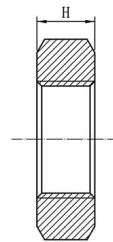

Standard	Item	Size	1/8"	1/4"	3/8"	1/2"	3/4"	1"	1-1/4"	1-1/2"	2"	2-1/2"	3"	4"
ISO4144	A		13	16.5	20	24.5	30	37	46.5	53	65	81.5	95	121.5
	L		17	24	25	32	35	41	45	45	54	63	69	81
Standard	Item	Size	1/8"	1/4"	3/8"	1/2"	3/4"	1"	1-1/4"	1-1/2"	2"	2-1/2"	3"	4"
	DIN2986	A	15	18.5	21.3	26.6	31.8	39.5	48.3	54.5	66.3	82	95	122
	L		17	25	26	34	36	43	48	48	56	65	71	83

Standard	Item	Size	1/8"	1/4"	3/8"	1/2"	3/4"	1"	1-1/4"	1-1/2"	2"	2-1/2"	3"	4"
DIN2986	A		15	18.5	21.3	26.6	31.8	39.5	48.3	54.5	66.3	82	95	122
	L		8	11	12	15	17	19.5	22	22	26	30.5	34	40

Pipe Fittings

Red Socket

Item No.: CW PF-RSB

Size	1/4"	3/8"	1/2"	3/4"	1"	1-1/4"	1-1/2"	2"	2-1/2"	3"	4"																		
Item	1/8"	1/8"	1/4"	1/8"	1/4"	3/8"	1/2"	1/4"	3/8"	1/2"	3/4"	1"	1/2"	3/4"	1"	1-1/4"	3/4"	1"	1-1/4"	1-1/2"	1-1/2"	2"	2"	2-1/2"	2-1/2"	3"			
A	13	13	16.5	13	16.5	20	13	16.5	20	24.5	16.5	20	24.5	30	24.5	30	37.5	24.5	30	37.5	46.5	53	53	65.5	65.5	82	82	95.5	
B	16.5	20	24.5					30				37.5					46.5				53			65.5			81.5	95.5	121.5
L	25	26	34					36				42					48				52			58			65	72	94

Hex Nut

Item No.: CW PF-LN

Standard	Item	Size	1/8"	1/4"	3/8"	1/2"	3/4"	1"	1-1/4"	1-1/2"	2"	2-1/2"	3"	4"
ISO4144	H		5	6	6	7	7	9	11	11	13	15	17	19
	S		16	18	24	30	34	42.5	52	58	72	85	100	125

Pipe Fittings

Red Hex Nipple M/F